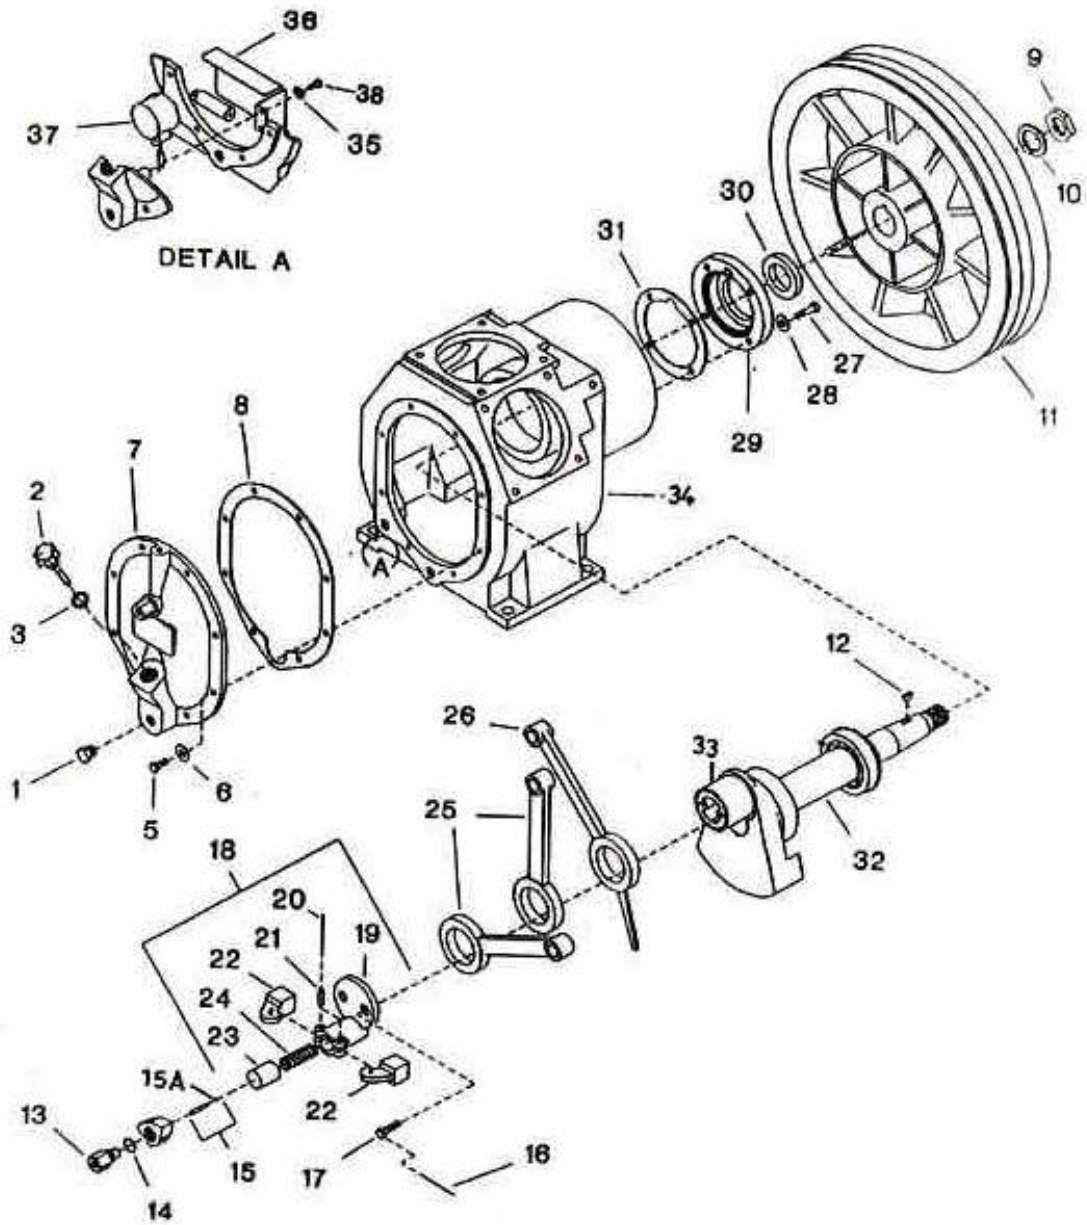

1. Compressor Frame Assembly - Model 15T2

All manufacturer's names, numbers, photos, product description and/or part numbers are used for reference purposes only & it is not implied that any part listed is the product of these manufacturers. Since Approvement are made from time to time, the illustration and specifications are subject to change without notice.